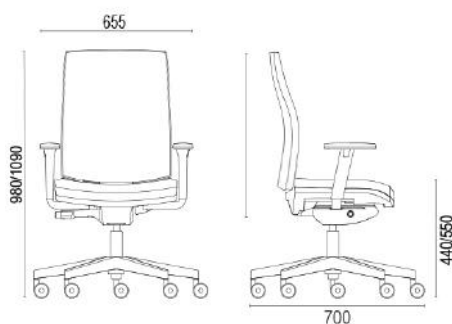

Mechanism Options

Base mech	Two-stage tilting synchro mechanism

Upholstery Options

Band 1	+£39	Band 3	+£68	Band 5	+£130
Band 2	+£53	Band 4	+£91	Band 6	+£172