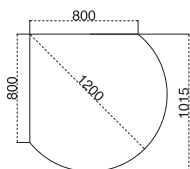

TEARDROP MEETING TABLE

GDTMTTUB	1200	1015	740	*	£386	£403	£454
GDTMTTR	1200	1015	740	*	£584	£604	£650

*Please specify grain direction