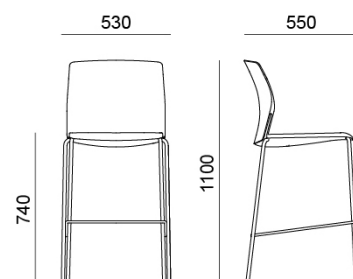

Available Colours

Upholstery Options

Band 1	+£0
Band 2	+£15

Band 3	+£31
Band 4	+£46

Band 5	+£62
Band 6	+£82

Price is in addition to upholstered price (ie chairs with /U)