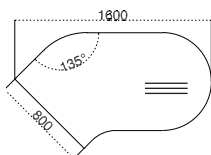

ROMA LORENZO DESK WITH EXTENSION IN WHITE OAK WITH MIAMI SEATING

EXTENSION MEETING TABLE

Code	W	D	H	Grain	Band 1	Band 2	Band 3
GEXMTTUB	1600	945	740	L-R	£405	£429	£488
GEXMTTR	1600	945	740	L-R	£593	£621	£683