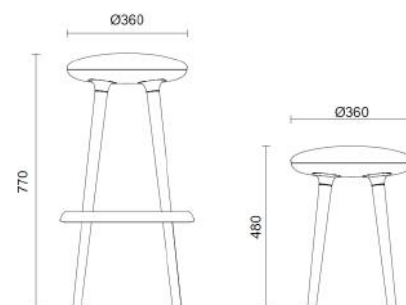

Italian-designed, British-made wooden and polyprop stool

Upholstered seat (see bottom of page for fabric recommendations)

Polished natural beech legs

Polypropylene with glass fibre construction for added strength

Tested to:

Impact & strength
ANSI-BIFMA X5.1-2017/17

Stability
ANSI-BIFMA X5.1-2017/11

Standard lead time

Five-year guarantee

Code	Band 1
DHS/_	£319

Code	Band 1
DLS/_	£273

DAYTON HIGH STOOL

Upholstered seats with polyprop shell

Polished natural beech legs

Mid-leg foot support bar

DAYTON LOW STOOL

Upholstered seats with polyprop shell

Polished natural beech legs

Available Shell Colours

(YE) Yellow

(GR) Green

(BL) Blue

(PR) Pastel Red

(WH) White

(AN) Anthracite

Upholstery Options

Band 1	+£0
Band 2	+£15

Band 3	+£31
Band 4	+£46

Recommended fabric matches:

Yellow: Camira Blazer Dunhurst CUZ58 | Green: Camira Blazer Moray CUZ4K | Blue: Camira Blazer Perth CUZ4H
Pastel Red: Camira Blazer Ackworth CUZ3P | White: Camira Blazer Surrey CUZ1E | Anthracite: Camira Blazer Silcoates CUZ30