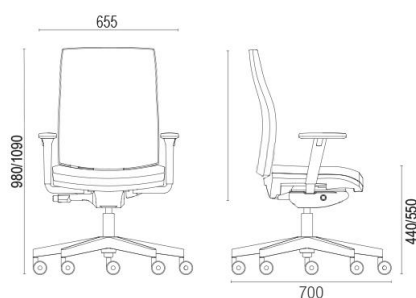

ORLANDO TASK

Two-stage “base” tilting synchro mech
or four-stage “pro” tilting synchro mech

Seat slider

Height adjustable padded arms

Height adjustable lumbar support

Class 4 gas lift (150kg)

Black spider 5 star base

Mechanism Options

Base mech	Two-stage tilting synchro mechanism
Pro mech	Four-stage tilting synchro mechanism, seat tensioner

Upholstery Options

Band 1	+£102	Band 3	+£131	Band 5	+£193
Band 2	+£115	Band 4	+£153	Band 6	+£235