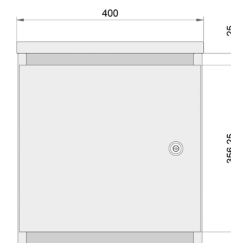

Post Slot Doors
Add /P to end of code

MFC Finishes	Band 1	(BE) Beech | (CA) Classic Ash | (LO) Light Oak | (MO) Modern Oak | (MA) Maple | (PG) Plain Grey | (SE) Swiss Elm | (VO) Verade Oak | (WH) White
	Band 2	(AN) Anthracite | (BK) Black | (CO) Concrete | (GO) Grey Oak | (WO) White Oak | (DW) Dijon Walnut
	Band 3	(HO) Halifax Oak
Metal Finishes	(S) Silver