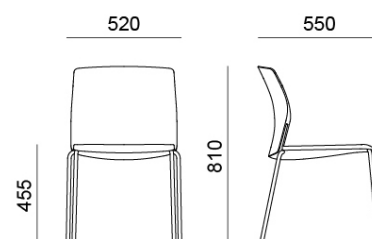

Available Colours

Upholstery Options

Band 1	+£0
Band 2	+£15

Band 3	+£31
Band 4	+£46

Band 5	+£62
Band 6	+£82

Price is in addition to upholstered price (ie chairs with /U)