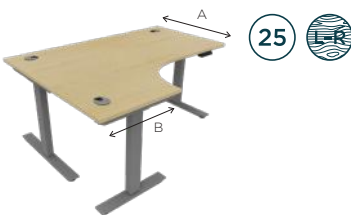

DUAL MOTOR HEIGHT ADJUSTABLE

Code	W	D	H	Band 1	Band 2	Band 3
V2HA8	Frame only			£504		
V2HA108	1050	800	-	£555	£575	£619
V2HA128	1200	800	-	£566	£586	£632
V2HA148	1400	800	-	£581	£601	£648
V2HA168	1600	800	-	£596	£616	£664
V2HA188	1800	800	-	£610	£631	£680

600-1250mm height adjustment.

Code	W	D	H	Band 1	Band 2	Band 3
V2HA6	Frame only			£504		
V2HA106	1050	600	-	£548	£567	£611
V2HA126	1200	600	-	£556	£575	£620
V2HA146	1400	600	-	£566	£586	£632
V2HA166	1600	600	-	£577	£597	£643
V2HA186	1800	600	-	£587	£608	£655

Code	W	D	H	Band 1	Band 2	Band 3
V2JHA	Frame only			£846		
V2JHA12	1200	1200	-	£1,026	£1,062	£1,144
V2JHA14	1400	1200	-	£1,040	£1,076	£1,160
V2JHA16	1600	1200	-	£1,054	£1,091	£1,175
V2JHA18	1800	1200	-	£1,070	£1,108	£1,194

Please specify hand (LH shown).

Depth (A) 800mm (B) 600mm

Code	W	D	H	Band 1	Band 2	Band 3
V2DHA	Frame only			£1,161		
V2DHA12	1200	1600	-	£1,424	£1,474	£1,588
V2DHA14	1400	1600	-	£1,444	£1,495	£1,610
V2DHA16	1600	1600	-	£1,464	£1,515	£1,633
V2DHA18	1800	1600	-	£1,484	£1,536	£1,655

ACCESSORIES

METAL CABLE TRAY

Screws to underside of top with wood screws.

Code	W	Price
MCT10	600mm	£47
MCT12	800mm	£50
MCT14	1000mm	£55
MCT16	1200mm	£60
MCT18	1400mm	£66

SINGLE WIRE SNAKE

Floor to desktop - for single desks only.

Code	Price
SWS	£104

WOODEN MODESTY PANEL

Screws to underside of top with wood screws.
NB Modesty panel is 150mm smaller than the width and hangs down 50mm below desktop.

Code	W	Band 1	Band 2	Band 3
VWMP10	850mm	£132	£146	£172
VWMP12	1050mm	£139	£152	£181
VWMP14	1250mm	£145	£160	£188
VWMP16	1450mm	£151	£166	£196
VWMP18	1650mm	£158	£173	£205

MFC Finishes	Band 1	(BE) Beech | (CA) Classic Ash | (LO) Light Oak | (MO) Modern Oak | (MA) Maple | (PG) Plain Grey | (SE) Swiss Elm | (VO) Verade Oak | (WH) White
	Band 2	(AN) Anthracite | (BK) Black | (CO) Concrete | (GO) Grey Oak | (WO) White Oak | (DW) Dijon Walnut
	Band 3	(HO) Halifax Oak
Metal Finishes		(B) Black | (S) Silver | (W) White