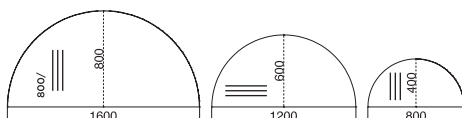

EXTENSION TABLE RADIAL

GEXTR16	1600	800	740	L-R	£264	£288	£345
GEXTR12	1200	600	740	F-B	£245	£263	£308
GEXTR8	800	400	740	L-R	£205	£219	£260

60mm tubular legs