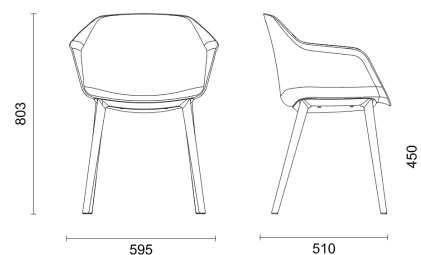

BOSTON WOODEN 4 LEG

Polished natural beech legs

TOP TIP: Combine different coloured legs and shells for no extra cost.

Upholstery Options

Band 1	+£0
Band 2	+£14

Band 3	+£29
Band 4	+£43

Band 5	+£58
Band 6	+£76