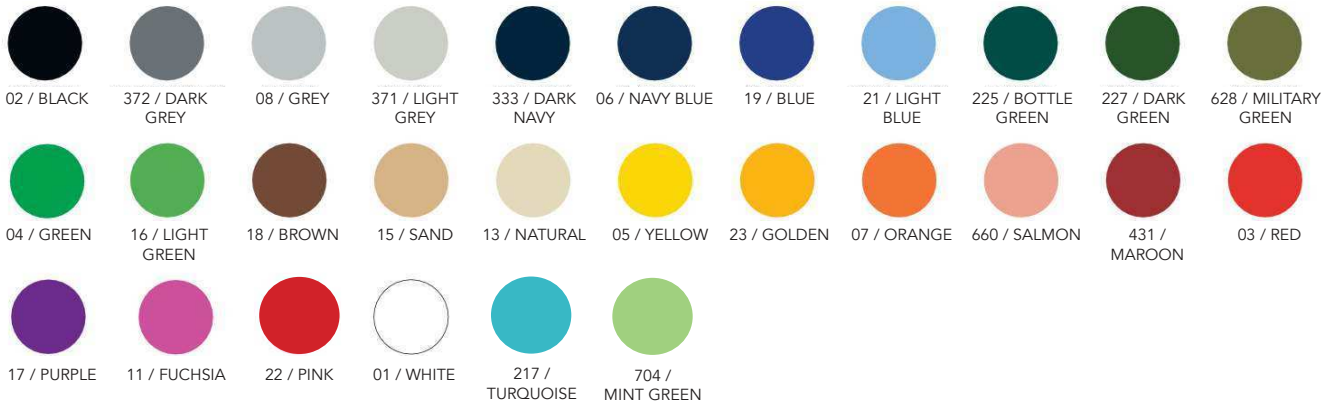

_COLOR GUIDE

PASTEL COLORS