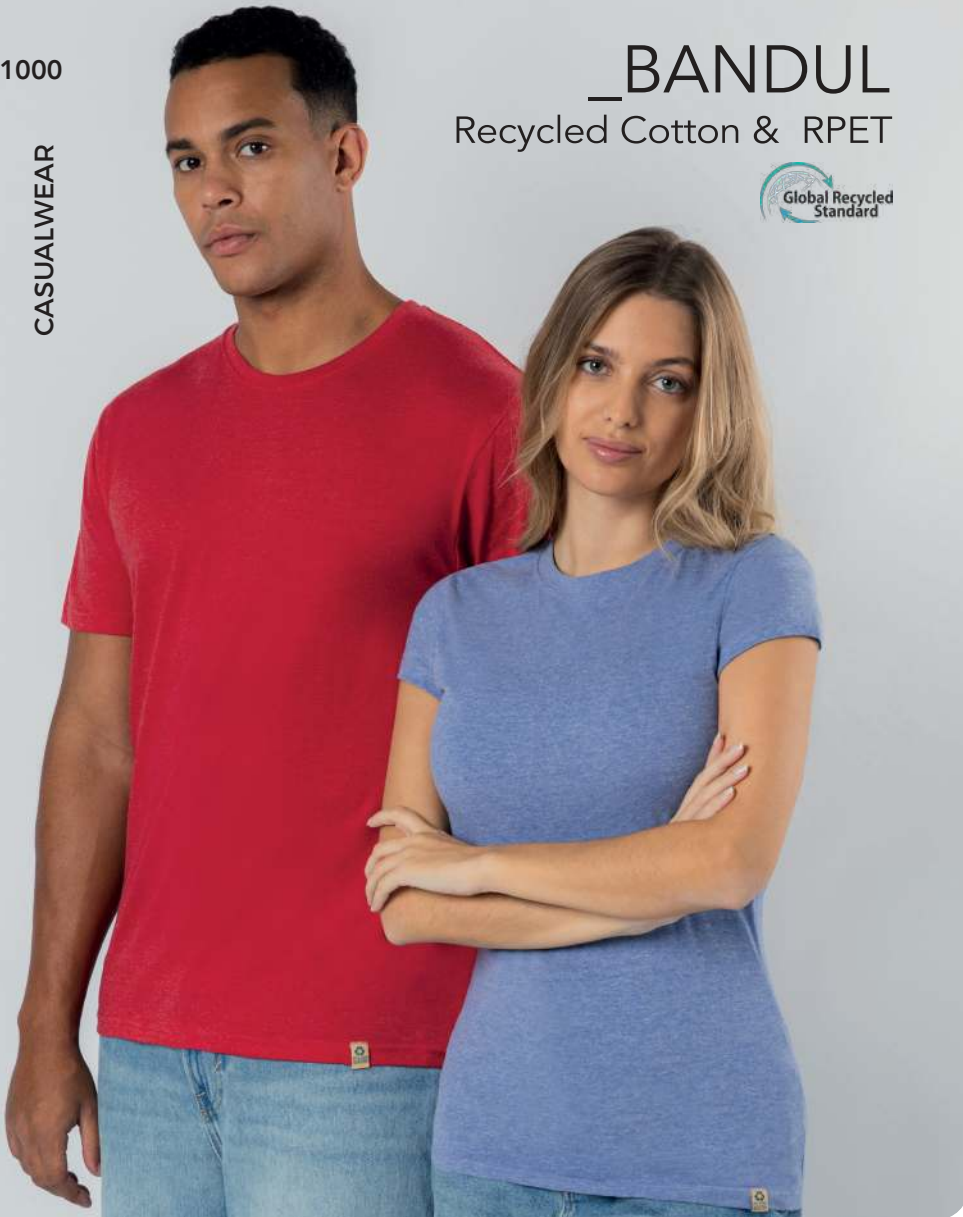

Bandul 21138 150 GSM

Women T-Shirt. 60% Recycled Cotton Single Jersey/ 40% Polyester RPET 150 g/ m2.
Frauen T-Shirt. 60% Recycling Baumwolle Single Jersey/ 40% Polyester RPET 150 g/ m2.
T-Shirt Femme. 60% Coton Recyclé Single Jersey/ 40% Polyester RPET 150 g/ m2.
Dames T-Shirt. 60% Gerecycled Katoen Single Jersey/ 40% Polyester RPET 150 g/ m2.

📏 S, M, L, XL, XXL 📦 100 🔄 Print Code: F(6), N(8), O, P, DTF1