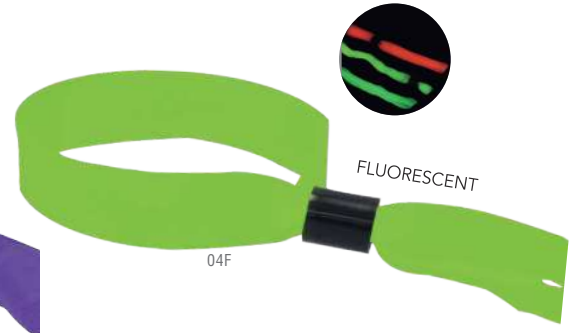

04F

FLUORESCENT

Clasmy 21942

Fluorescent Bracelet. Polyester/ ABS. Adjustable. Safety Catch.
Fluoreszierend Armband. Polyester/ ABS. Verstellbaar. Sicherheitsverschluss.
Bracelet Fluorescent. Polyester/ ABS. Ajustable. Fermeture Sécurisé.
Fluorescerend Armband. Polyester/ ABS. Aanpasbaar. Veiligheidsluiting.

35 x 1.5 cm 2000 / 500 Print Code: D(1), N(8)