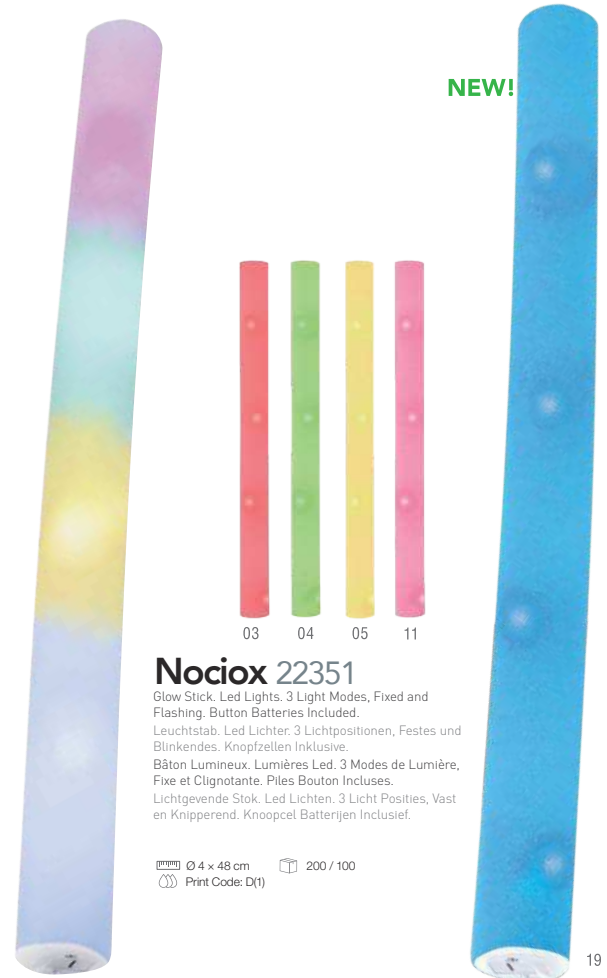

05 F

Tobeck 21528

Glow Glasses.
Leuchtende Brille.
Lunettes Lumineuses.
Lichtgevende Bril.

04 F

11 F

Consult. 600 / 100 Print Code: D(1)

Vexa 20628

Glow Bracelet.
Leuchtarmband.
Bracelet Lumineux.
Lichtgevende Armband.

04

07

11

05

19

Ø 0.5 x 20 cm 2000 / 100 Print Code: Consult.

19

03

02

Enzox 21918

Hat. Polyester. Multicolour Led Lights. Button Batteries Included.
Hut. Polyester. Mehrfarbige Led Lichter. Knopfzellen Inklusiv.
Chapeau. Polyester. Lumières Led Multi-Couleurs. Piles Bouton Incluses.
Hoed. Polyester. Meerkleurige Led Lichten. Knoopcel Batterijen Inclusief.

Consult. 100 / 25 Print Code: N(8)

Solstice 20632

Glow Stick. Multicolour Led Lights. 3 Light Modes, Fixed and Flashing. Button Batteries Included.
Leuchtstab. Mehrfarbige Led Lichter. 3 Lichtpositionen, Festes und Blinkendes. Knopfzellen Inklusiv.
Bâton Lumineux. Lumières Led Multi-Couleurs. 3 Modes de Lumière, Fixe et Clignotante. Piles Bouton Incluses.
Lichtgevende Stok. Meerkleurige Led Lichten. 3 Licht Posities, Vast en Knipperend. Knoopcel Batterijen Inclusief.

Ø 4 x 48 cm 200 / 100
Print Code: D(1)

NEW!

03

04

05

11

Nociox 22351

Glow Stick. Led Lights. 3 Light Modes, Fixed and Flashing. Button Batteries Included.
Leuchtstab. Led Lichter. 3 Lichtpositionen, Festes und Blinkendes. Knopfzellen Inklusiv.
Bâton Lumineux. Lumières Led. 3 Modes de Lumière, Fixe et Clignotante. Piles Bouton Incluses.
Lichtgevende Stok. Led Lichten. 3 Licht Posities, Vast en Knipperend. Knoopcel Batterijen Inclusief.

Ø 4 x 48 cm 200 / 100
Print Code: D(1)