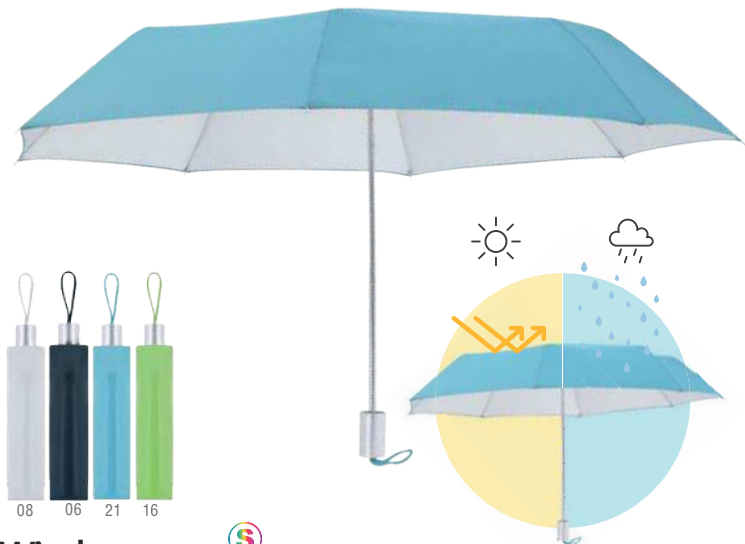

Winsler 21521

☒ Ø 96 cm ☑ 60 ☎ Print Code: G(1), N1(8), R

☀ ☁

UPF50+
UV PROTECTION