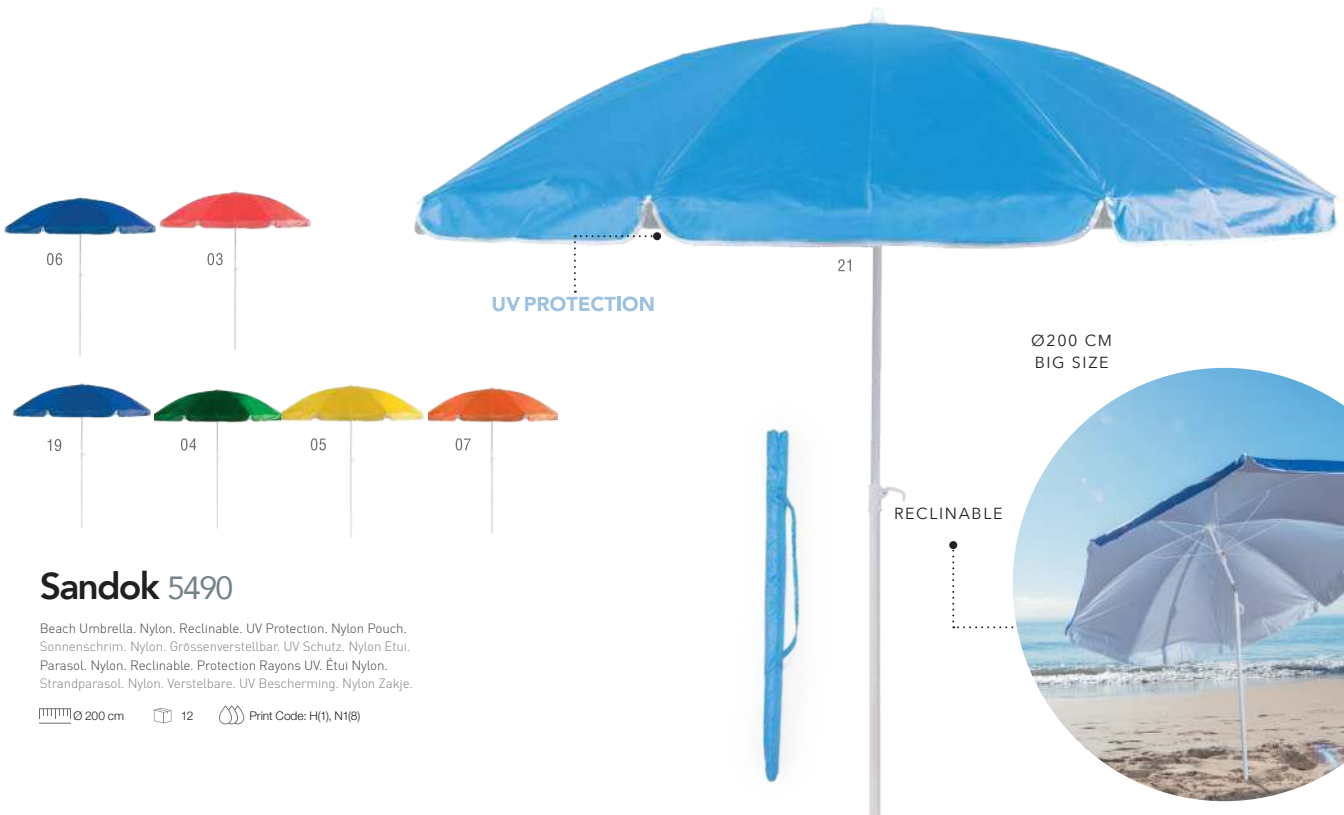

Sandok 5490

☐☐☐☐☐ Ø 200 cm 📦 12 🔄 Print Code: H(1), N1(8)