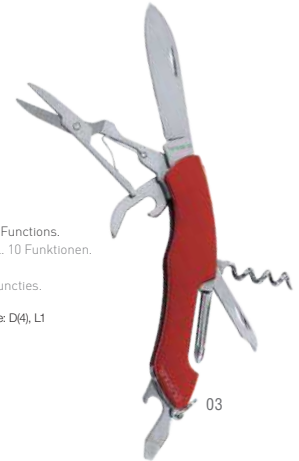

Klent 7292 swissent adventure

10.1 x 2.7 x 1.3 cm 100 / 10 Print Code: D(4), L1