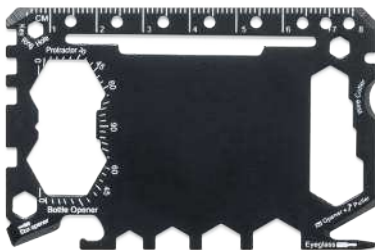

Frest 1592

9.4 x 6.4 x 0.2 cm 400 / 100 Print Code: C(1), L1