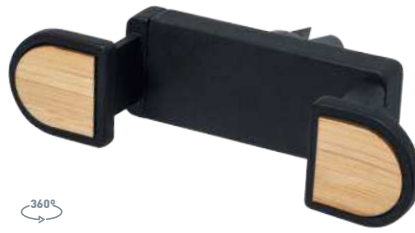

Amiltox 20424

12.3 x 2.8 x 5.5 cm 200 / 100 Print Code: E(1), L1