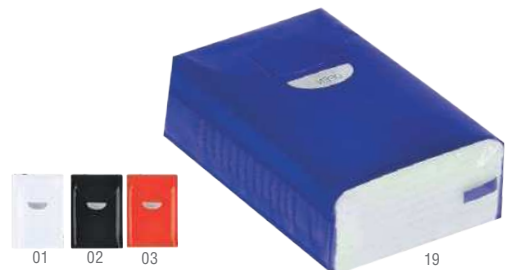

Farnex 21578

Tissues, 10 Tissues, 3 Layers.
Taschentuch, 10 Taschentücher, 3 Schichten.
Mouchoir, 10 Mouchoirs, 3 Couches.
Zakdoekjes, 10 Tissues, 3 Lagen.

5.3 x 7.5 x 2.5 cm 300 / 50
Print Code: C(1)