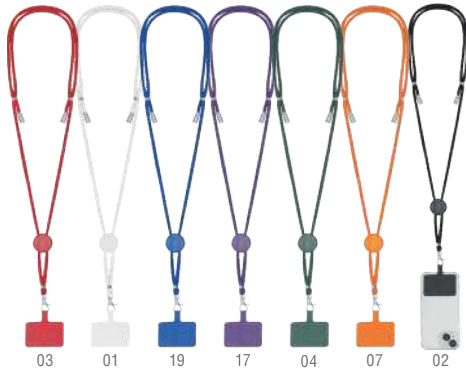

Zaret 22092

Holder Lanyard. Polyester/ ABS.
Halter Schlüsselband. Polyester/ ABS.
Lanyard Support. Polyester/ ABS.
Houder Lanyard. Polyester/ ABS.

3.2 x 75 x 0.7 cm 450 / 50 Print Code: E(1), V

06

Thorne 22016

Holder Lanyard. Cotton/ Bamboo.
Halter Schlüsselband. Baumwolle/ Bambus.
Lanyard Support. Coton/ Bambou.
Houder Lanyard. Katoen/ Bamboe.

3.2 x 80 x 1 cm 400 / 100 Print Code: E(1), L1

04

Sailix 21694

Holder Lanyard. Polyester.
Halter Schlüsselband. Polyester.
Lanyard Support. Polyester.
Houder Lanyard. Polyester.

5.8 x 53 cm 500 / 50 Print Code: E(1), G(1), N(8), DTF1

A

C

Reuter 20746

Holder Lanyard. Cotton/ Bamboo.
Halter Schlüsselband. Baumwolle/ Bambus.
Lanyard Support. Coton/ Bambou.
Houder Lanyard. Katoen/ Bamboe.

3.2 x 80 x 1 cm 400 / 100 Print Code: E(1), L1