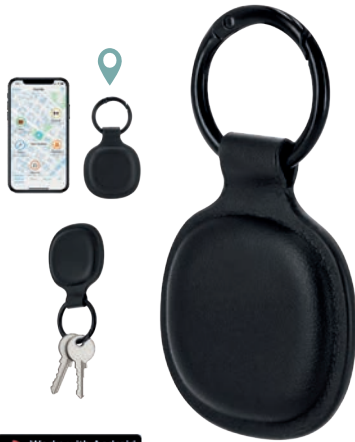

NEW!

Kunlun 22326

4.6 x 5.8 x 0.8 cm 200 / 50 Print Code: D(1)

NEW!