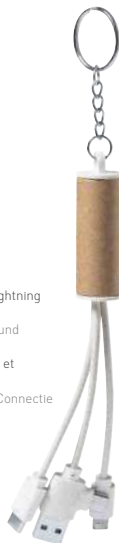

Feildin 1464

Charging Cable. Recycled Cardboard/ Wheat Straw. Micro USB, Type C and Lightning Connection 5V DC 2.4A.

Ladegerät-kabel. Recycling Pappe/ Weizenstroh. Anschluss Micro USB, Typ C und Lightning 5V DC 2.4A.

Câble de Charge. Carton Recyclé/ Paille de Blé. Connexion Micro USB, Type C et Lightning 5V DC 2.4A.

Oplaaadkabel. Gerecycled Karton/ Tarwestro. Micro USB, Type C en Lightning Connectie 5V DC 2.4A.

📏 Ø 1.8 × 16.5 cm 📦 500 / 100 🗑️ Print Code: D(1)