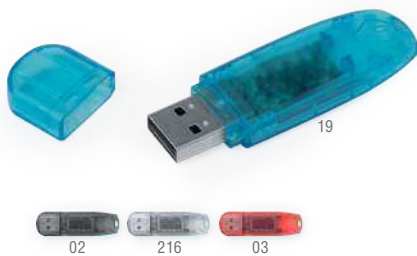

Steya 16GB 21215

16GB

USB Memory.
USB Speicher.
Clé USB.
USB Memory.

1.8 x 6.4 x 0.8 cm 500 / 50 Print Code: D(4)