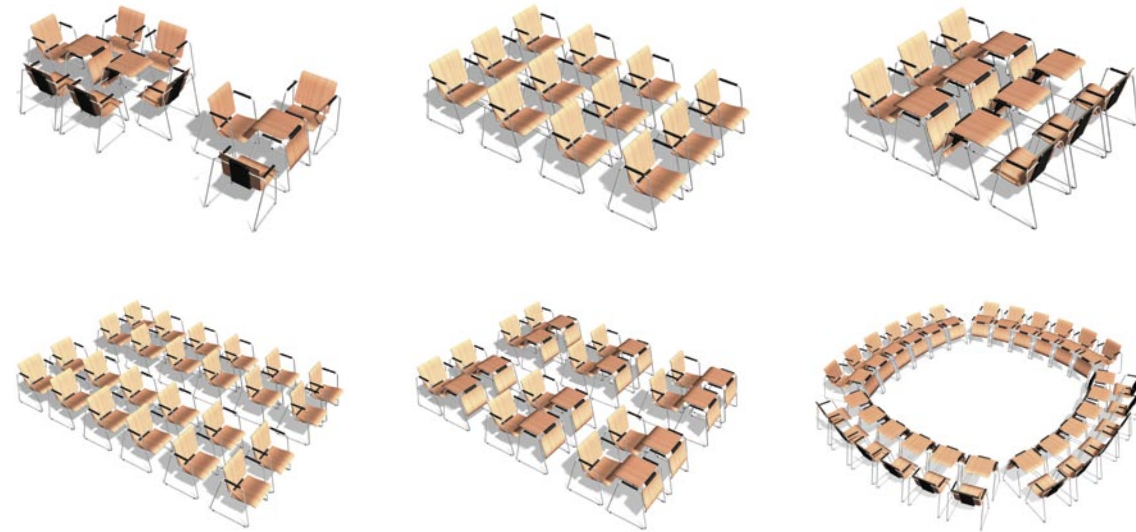

no limits to change

SEATTABLE is the only solution where 12 work desks and seats can be transformed into auditorium seating for 24 in just one minute. With no need for extra help or bringing in additional furniture. SEATTABLE is available in multiple colors, finishes and upholstery options, so it suits virtually any environment, making life easier. Universities, training centers, conference rooms, institutions, libraries, museums, hotels, hospitals ... it does not matter!